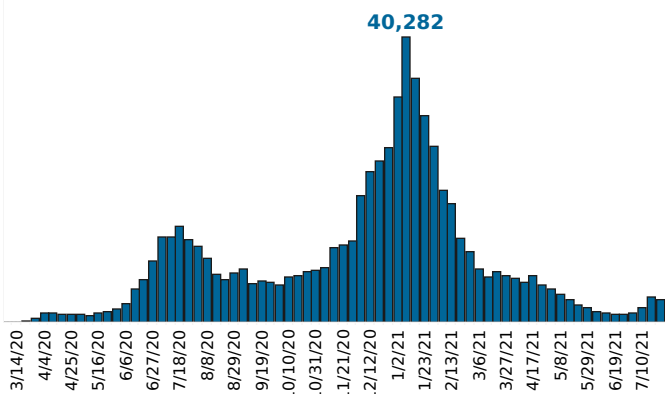

COVID-19 in South Carolina

As of 11:59 PM on 7/21/2021

Cases

606,833

Select Date Range & County to Filter Page Values
Non-Null Values Only

COUNTY

All

Past 2 weeks Confirmed

4,833

Rate of COVID-19 Cases per 10,000 population, by County
County Displayed: **South Carolina** | Dates Displayed: 3/4/2020 to 7/21/2021
[Use County Filter Above to View ZIP Code Counts](#)

Find your ZIP

All

Reported COVID-19 Cases, by Week of Report
County Displayed: **South Carolina** | Dates Displayed: 3/4/2020 to 7/21/2021

County Displayed: **South Carolina** | Dates Displayed: 3/4/2020 to 7/21/2021
Note: Data is suppressed for fewer than 5 cases