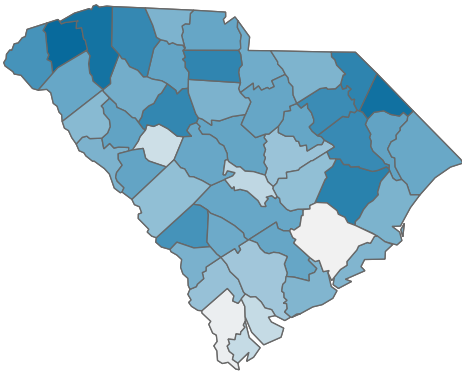

COVID-19 in South Carolina

As of 11:59 PM on 7/21/2021

Cases

606,833

Select Date Range & County to Filter Page Values
Non-Null Values Only

COUNTY

All

Past 2 weeks Confirmed

4,833

Rate of COVID-19 Cases per 10,000 population, by County
County Displayed: **South Carolina** | Dates Displayed: 3/4/2020 to 7/21/2021
[Use County Filter Above to View ZIP Code Counts](#)

Find your ZIP

All

Reported COVID-19 Cases, by Week of Report
County Displayed: **South Carolina** | Dates Displayed: 3/4/2020 to 7/21/2021

County Displayed: **South Carolina** | Dates Displayed: 3/4/2020 to 7/21/2021
Note: Data is suppressed for fewer than 5 cases